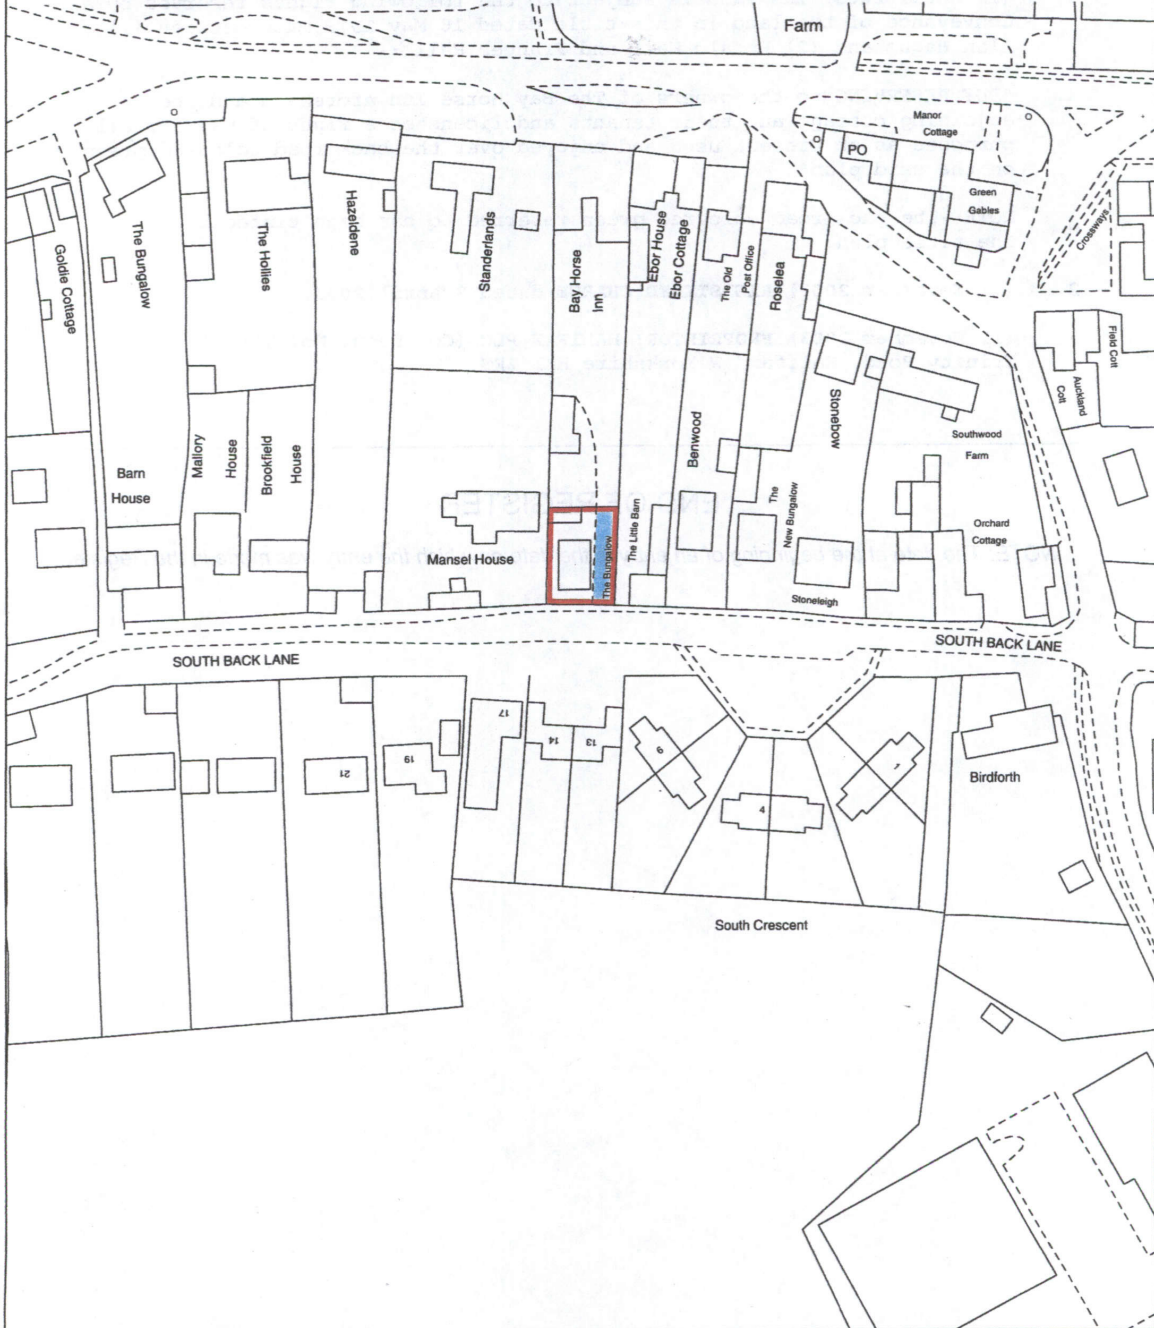

TITLE NUMBER  
**NYK279403**

**NORTH YORKSHIRE : RYEDALE**

ORDNANCE SURVEY MAP REFERENCE:

**SE6770NW**

SCALE 1:1250 Enlarged from 1/2500

©CROWN COPYRIGHT. Produced by HMLR. Further reproduction in whole or in part is prohibited without the prior written permission of Ordnance Survey. Licence Number GD 272728.

This title plan shows the general position of the boundaries: it does not show the exact line of the boundaries. Measurements scaled from this plan may not match measurements between the same points on the ground. For more information see Land Registry Public Guide 7 - Title Plans.

This official copy shows the state of the title plan on **11 November 2003 at 14:33:21**. It may be subject to distortions in scale.

Under s.67 of the Land Registration Act 2002, this copy is admissible in evidence to the same extent as the original.